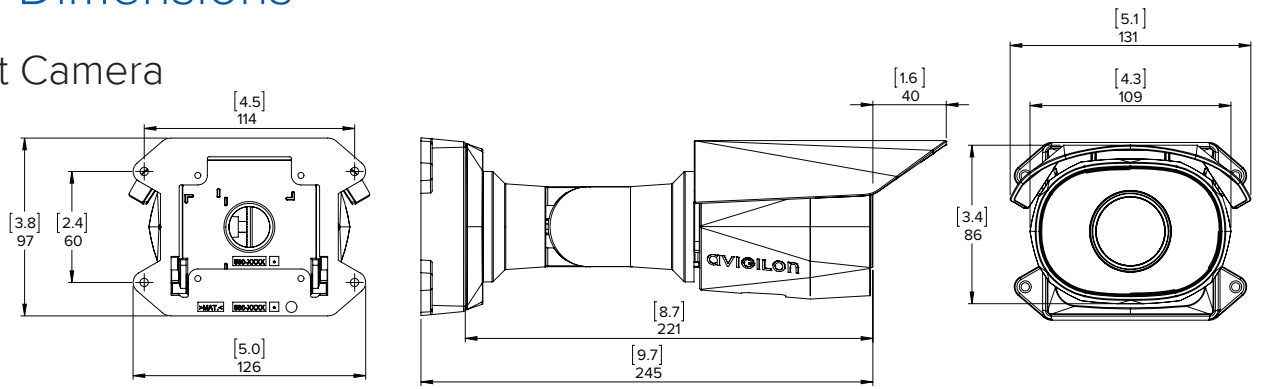

Outline Dimensions

HD Bullet Camera

(H4SL-BO-IR)

LANDSCAPE
MODE