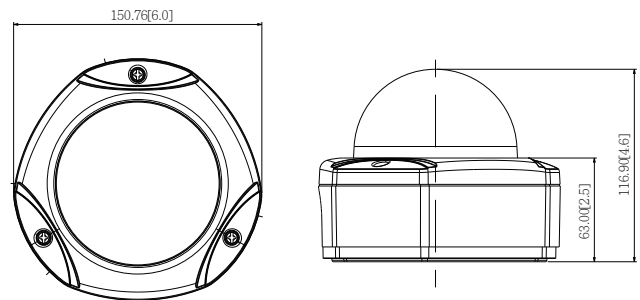

### DIMENSION DIAGRAM

Unit: mm [inch]

**• Interface**

Digital Input	1, Terminal block
Digital Output	1, Terminal block
Local Storage	MicroSDHC/MicroSDXC memory card slot (card not included)

**• General**

Power Source / Consumption	PoE Class 2 (IEEE802.3af) / 6.27 W (IR on)
Weight	1006 g (2.218 lb)
Dimensions (Ø x H)	150.76 mm x 116.9 mm (6" x 4.6")
Environmental Casing	Weatherproof (IP66 rated); Vandal proof (IK10 rated); Transparent dome cover
Mount Type	Surface, Pendant, Wall, Corner, Pole, Flush, Gang box
Starting Temperature	-20°C ~ 50°C (-4°F ~ 122°F)
Operating Temperature	-40°C ~ 50°C (-40°F ~ 122°F)
Operating Humidity	10% ~ 85% RH
Approvals	CE (EN 55022 Class B, EN 55024), FCC (Part15 Subpart B Class B), IK10, IP66, NEMA 4X, UL (for optional PoE injector)