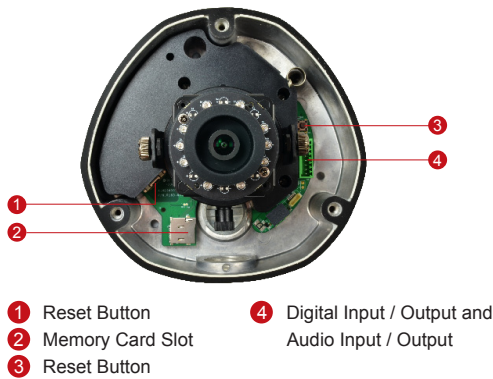

PHOTO INDICATION